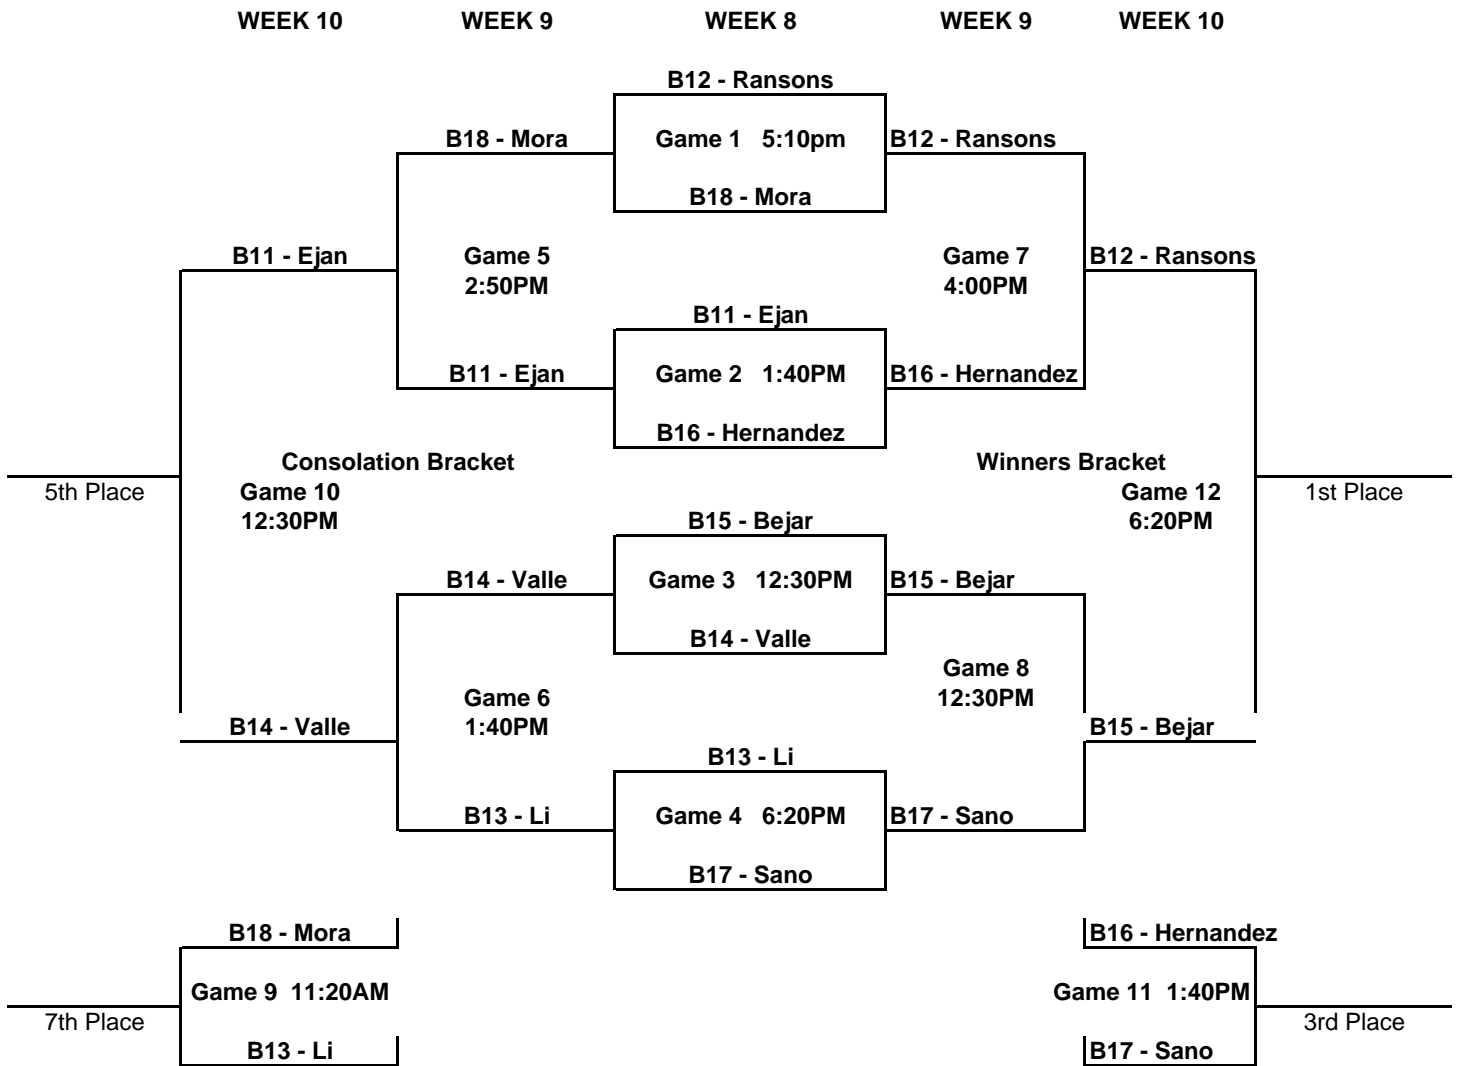

**WALNUT NJB
Playoff Schedule
Division 1**

UPDATED: 2/07/2010

	Home	Visitor	H v V	
Game 1	Seed #1	Seed #8	B12 VS B18, 5:10 PM	Week 8, 1/31/10
Game 2	Seed #4	Seed #5	B11 VS B16, 1:40 PM	Week 8, 1/31/10
Game 3	Seed #3	Seed #6	B15 VS B14, 12:30PM	Week 8, 1/31/10
Game 4	Seed #2	Seed #7	B13 VS B17, 6:20 PM	Week 8, 1/31/10
Game 5	Loser of Game 1	Loser of Game 2	B11 VS B18, 2:50PM	Week 9, 2/6/10
Game 6	Loser of Game 3	Loser of Game 4	B13 VS B14, 1:40PM	Week 9, 2/6/10
Game 7	Winner of Game 1	Winner of Game 2	B12 VS B16, 4:00PM	Week 9, 2/6/10
Game 8	Winner of Game 3	Winner of Game 4	B15 VS B17, 12:30PM	Week 9, 2/6/10
Game 9	Loser of Game 5	Loser of Game 6	B13 VS B18, 11:20 AM	Week 10, 2/14/10
Game 10	Winner of Game 5	Winner of Game 6	B11 VS B14, 12:30PM	Week 10, 2/14/10
Game 11	Loser of Game 7	Loser of Game 8	B16 VS B17, 1:40PM	Week 10, 2/14/10
Game 12	Winner of Game 7	Winner of Game 8	B12 VS B15, 6:20PM	Week 10, 2/14/10

Seeding for Div 1

B12 - Ransons	#1
B13 - Li	#2
B15 - Bejar	#3
B11 - Ejan	#4
B16 - Hernandez	#5
B14 - Valle	#6
B17 - Sano	#7
B18 - Mora	#8