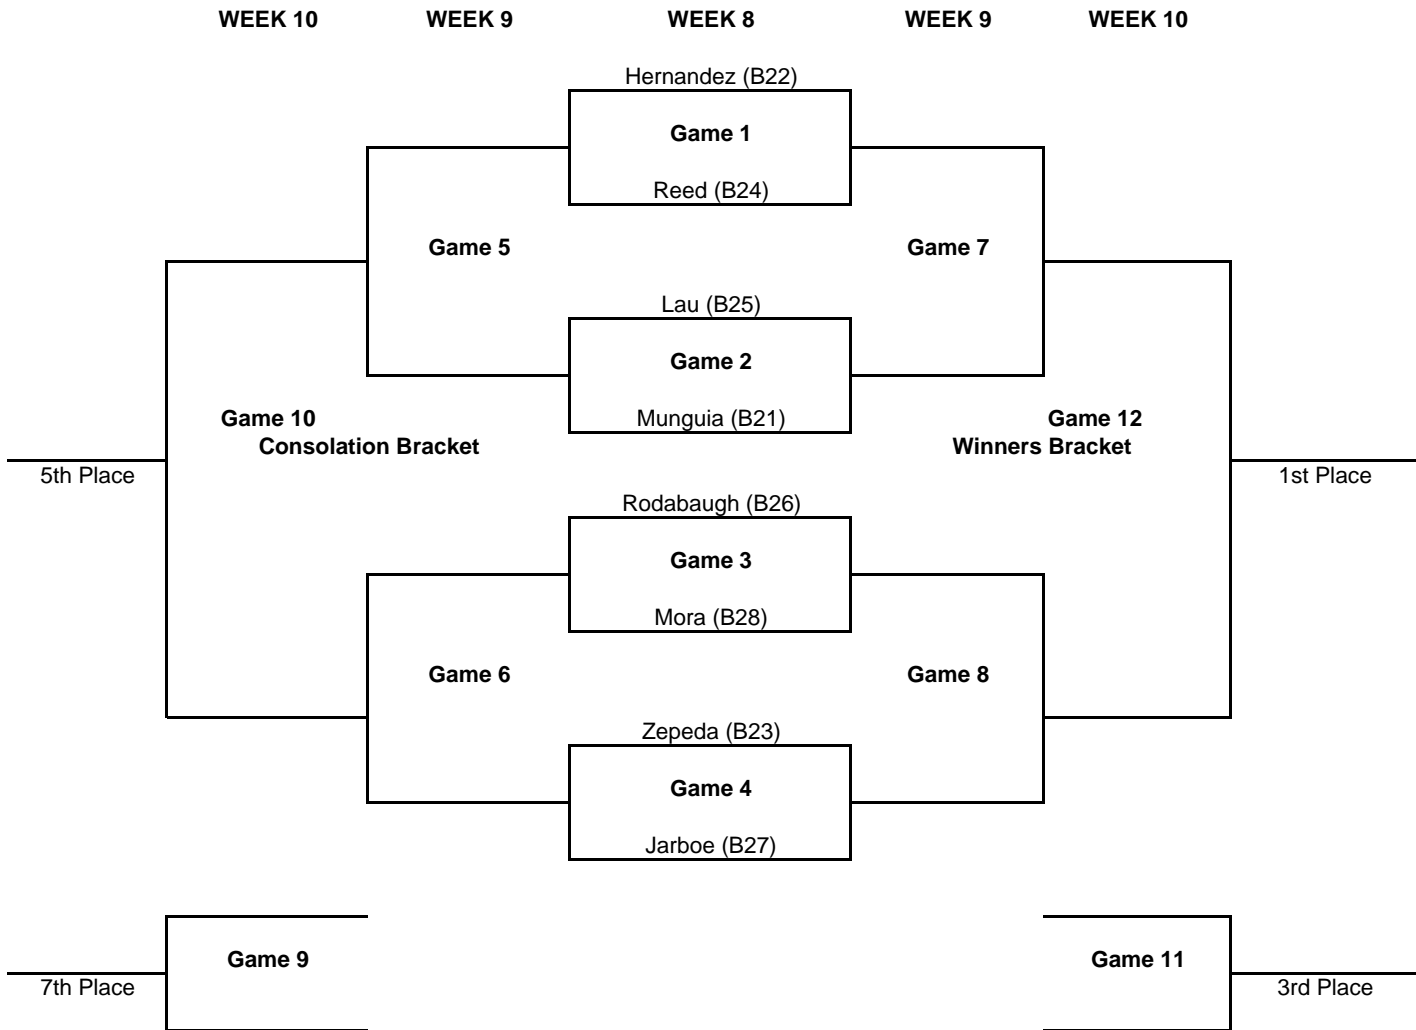

**WALNUT NJB  
Playoff Schedule  
Division 2**

	Home	Visitor	Walnut Teen Center
Game 1	Seed #1	Seed #8	11:20AM B22 vs B24
Game 2	Seed #4	Seed #5	12:30PM B25 vs B21
Game 3	Seed #3	Seed #6	10:10AM B26 vs B28
Game 4	Seed #2	Seed #7	9:00AM B23 vs B27
Game 5	Loser of Game 1	Loser of Game 2	
Game 6	Loser of Game 3	Loser of Game 4	
Game 7	Winner of Game 1	Winner of Game 2	
Game 8	Winner of Game 3	Winner of Game 4	
Game 9	Loser of Game 5	Loser of Game 6	
Game 10	Winner of Game 5	Winner of Game 6	
Game 11	Loser of Game 7	Loser of Game 8	
Game 12	Winner of Game 7	Winner of Game 8	

	Seeding for Div 2
Week 8	Saturday Jan 31st 1) Hernandez B22
Week 8	Saturday Jan 31st 2) Zepeda B23
Week 8	Saturday Jan 31st 3) Rodabaugh B26
Week 8	Saturday Jan 31st 4) Lau B25
Week 9	Sunday, Feb. 8 5) Munguia B21
Week 9	Sunday, Feb. 8 6) Mora B28
Week 9	Sunday, Feb. 8 7) Jarboe B27
Week 9	Sunday, Feb. 8 8) Reed B24
7th place	Sunday, Feb. 15
5th place	Sunday, Feb. 15
3rd place	Sunday, Feb. 15
1st place	Sunday, Feb. 15