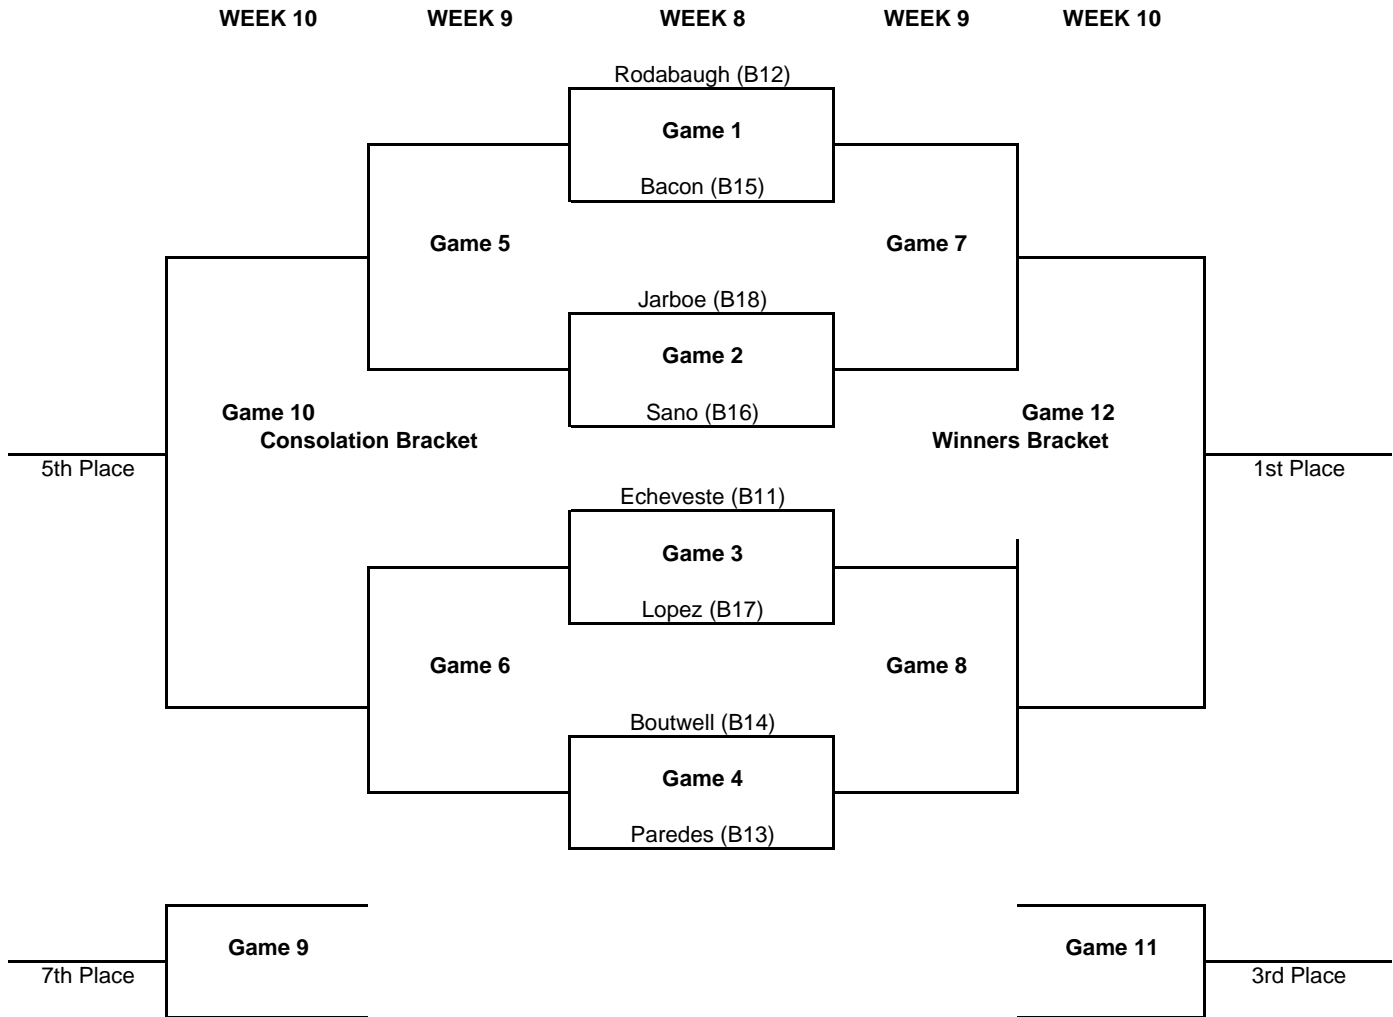

**WALNUT NJB
Playoff Schedule
Division 1**

	Home	Visitor	Walnut High School
Game 1	Seed #1	Seed #8	5:00PM B12 vs B15
Game 2	Seed #4	Seed #5	12:20PM B18 vs B16
Game 3	Seed #3	Seed #6	3:50PM B11 vs B17
Game 4	Seed #2	Seed #7	1:30PM B14 vs B13
Game 5	Loser of Game 1	Loser of Game 2	
Game 6	Loser of Game 3	Loser of Game 4	
Game 7	Winner of Game 1	Winner of Game 2	
Game 8	Winner of Game 3	Winner of Game 4	
Game 9	Loser of Game 5	Loser of Game 6	
Game 10	Winner of Game 5	Winner of Game 6	
Game 11	Loser of Game 7	Loser of Game 8	
Game 12	Winner of Game 7	Winner of Game 8	

Seeding for Div 1		
Week 8	Saturday Jan 31st 1)	Rodabaugh B12
Week 8	Saturday Jan 31st 2)	Boutwell B14
Week 8	Saturday Jan 31st 3)	Echeveste B11
Week 8	Saturday Jan 31st 4)	Jarboe B18
Week 9	Sunday, Feb. 8 5)	Sano B16
Week 9	Sunday, Feb. 8 6)	Lopez B17
Week 9	Sunday, Feb. 8 7)	Paredes B13
Week 9	Sunday, Feb. 8 8)	Bacon B15
7th place	Sunday, Feb. 15	
5th place	Sunday, Feb. 15	
3rd place	Sunday, Feb. 15	
1st place	Sunday, Feb. 15	