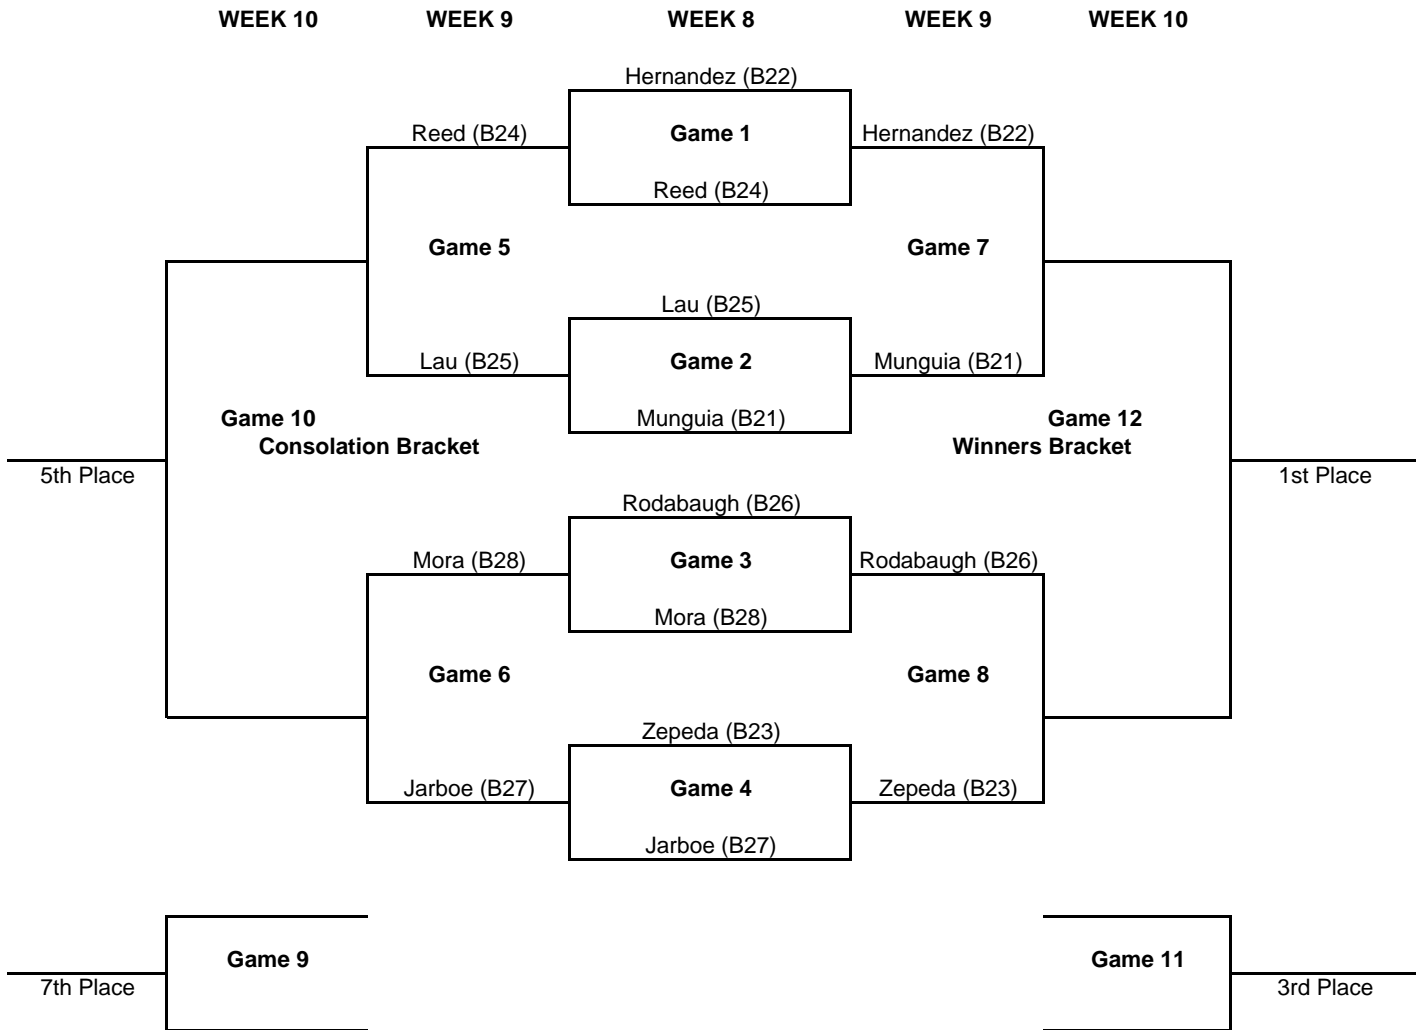

**WALNUT NJB
Playoff Schedule
Division 2**

	Home	Visitor	Walnut Teen Center
Game 1	Seed #1	Seed #8	11:20AM B22 vs B24
Game 2	Seed #4	Seed #5	12:30PM B25 vs B21
Game 3	Seed #3	Seed #6	10:10AM B26 vs B28
Game 4	Seed #2	Seed #7	9:00AM B23 vs B27
Game 5	Loser of Game 1	Loser of Game 2	1:10PM B24 vs B25
Game 6	Loser of Game 3	Loser of Game 4	3:30PM B28 vs B27
Game 7	Winner of Game 1	Winner of Game 2	2:20PM B22 vs B21
Game 8	Winner of Game 3	Winner of Game 4	4:40PM B26 vs B23
Game 9	Loser of Game 5	Loser of Game 6	
Game 10	Winner of Game 5	Winner of Game 6	
Game 11	Loser of Game 7	Loser of Game 8	
Game 12	Winner of Game 7	Winner of Game 8	

Seeding for Div 2		
Week 8	Saturday Jan 31st 1)	Hernandez B22
Week 8	Saturday Jan 31st 2)	Zepeda B23
Week 8	Saturday Jan 31st 3)	Rodabaugh B26
Week 8	Saturday Jan 31st 4)	Lau B25
Week 9	Sunday, Feb. 8 5)	Munguia B21
Week 9	Sunday, Feb. 8 6)	Mora B28
Week 9	Sunday, Feb. 8 7)	Jarboe B27
Week 9	Sunday, Feb. 8 8)	Reed B24
7th place	Sunday, Feb. 15	
5th place	Sunday, Feb. 15	
3rd place	Sunday, Feb. 15	
1st place	Sunday, Feb. 15	