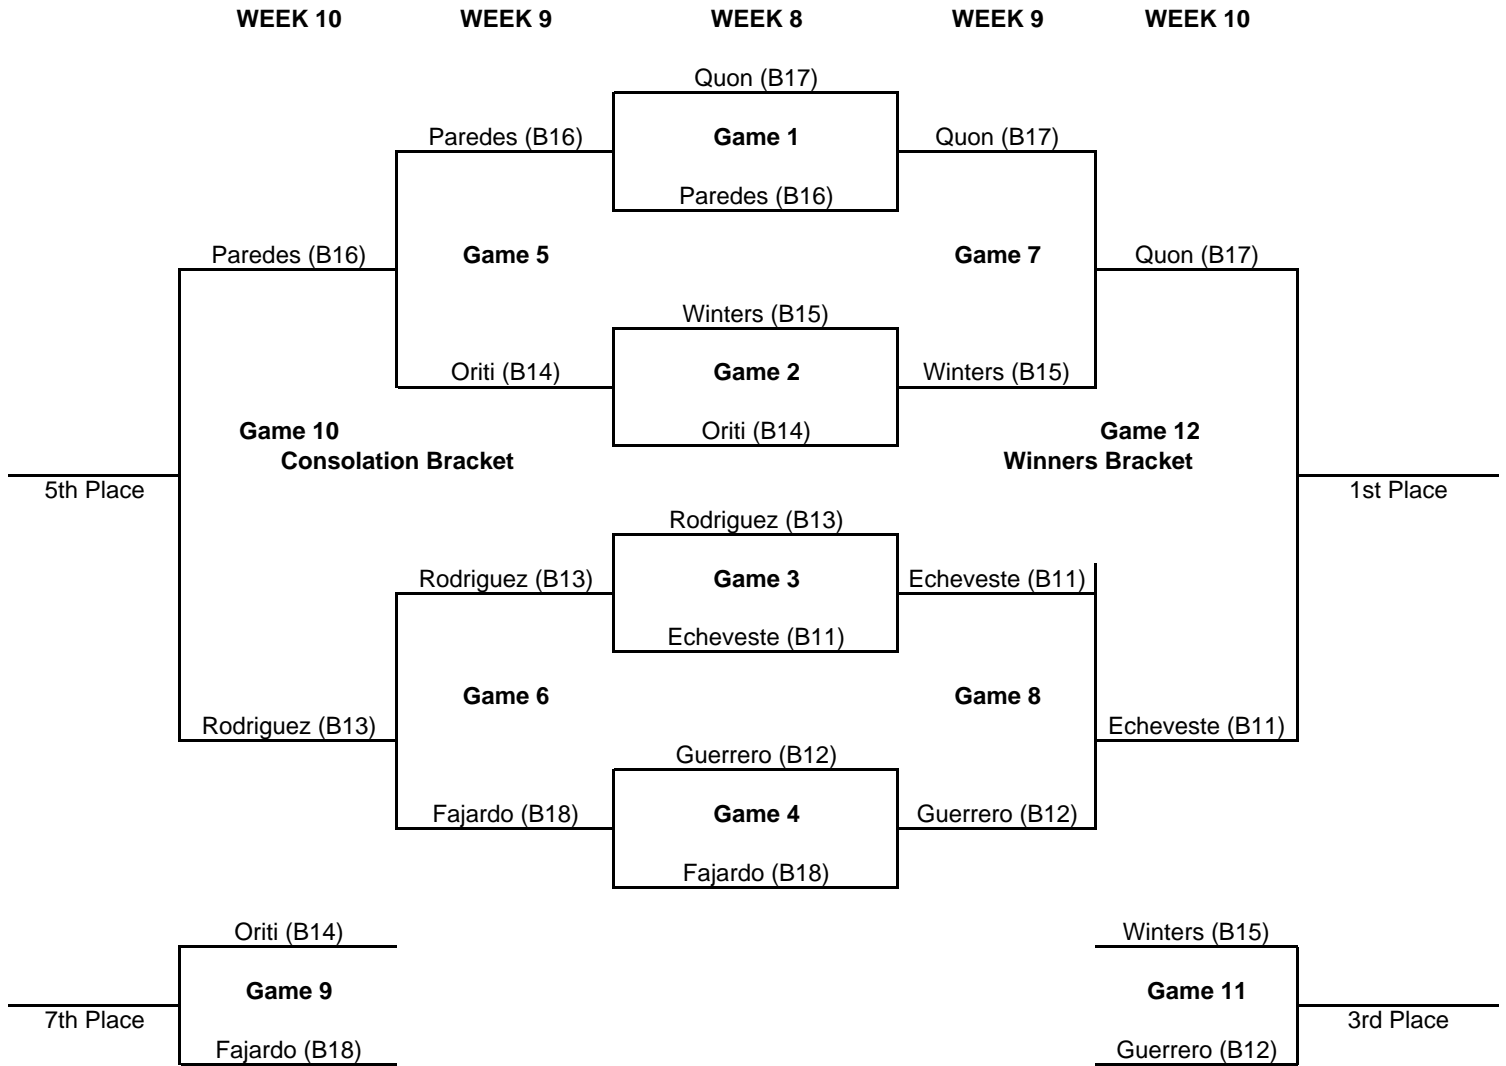

**WALNUT NJB
Playoff Schedule
Division 1**

	Home	Visitor	Walnut High School
Game 1	Seed #1	Seed #8	10:00am B17 vs B16
Game 2	Seed #4	Seed #5	3:50pm B15 vs B14
Game 3	Seed #3	Seed #6	5:00pm B13 vs B11
Game 4	Seed #2	Seed #7	11:10am B12 vs B18
Game 5	Loser of Game 1	Loser of Game 2	1:30pm B16 vs B14
Game 6	Loser of Game 3	Loser of Game 4	11:10am B13 vs B18
Game 7	Winner of Game 1	Winner of Game 2	10:00am B17 vs B15
Game 8	Winner of Game 3	Winner of Game 4	3:50pm B11 vs B12
Game 9	Loser of Game 5	Loser of Game 6	2:30pm B14 vs B18
Game 10	Winner of Game 5	Winner of Game 6	11:00am B16 vs B13
Game 11	Loser of Game 7	Loser of Game 8	9:50am B15 vs B12
Game 12	Winner of Game 7	Winner of Game 8	6:00pm B11 vs B17

Week	Date	Seeding for Div 1
Week 8	Saturday Feb. 2	1) Quon
Week 8	Saturday Feb. 2	2) Guerrero
Week 8	Saturday Feb. 2	3) Rodriguez
Week 8	Saturday Feb. 2	4) Winters
Week 9	Sunday, Feb. 10	5) Oriti
Week 9	Sunday, Feb. 10	6) Echeveste
Week 9	Sunday, Feb. 10	7) Fajardo
Week 9	Sunday, Feb. 10	8) Paredes
7th place	Sunday, Feb. 17	
5th place	Sunday, Feb. 17	
3rd place	Sunday, Feb. 17	
1st place	Sunday, Feb. 17	